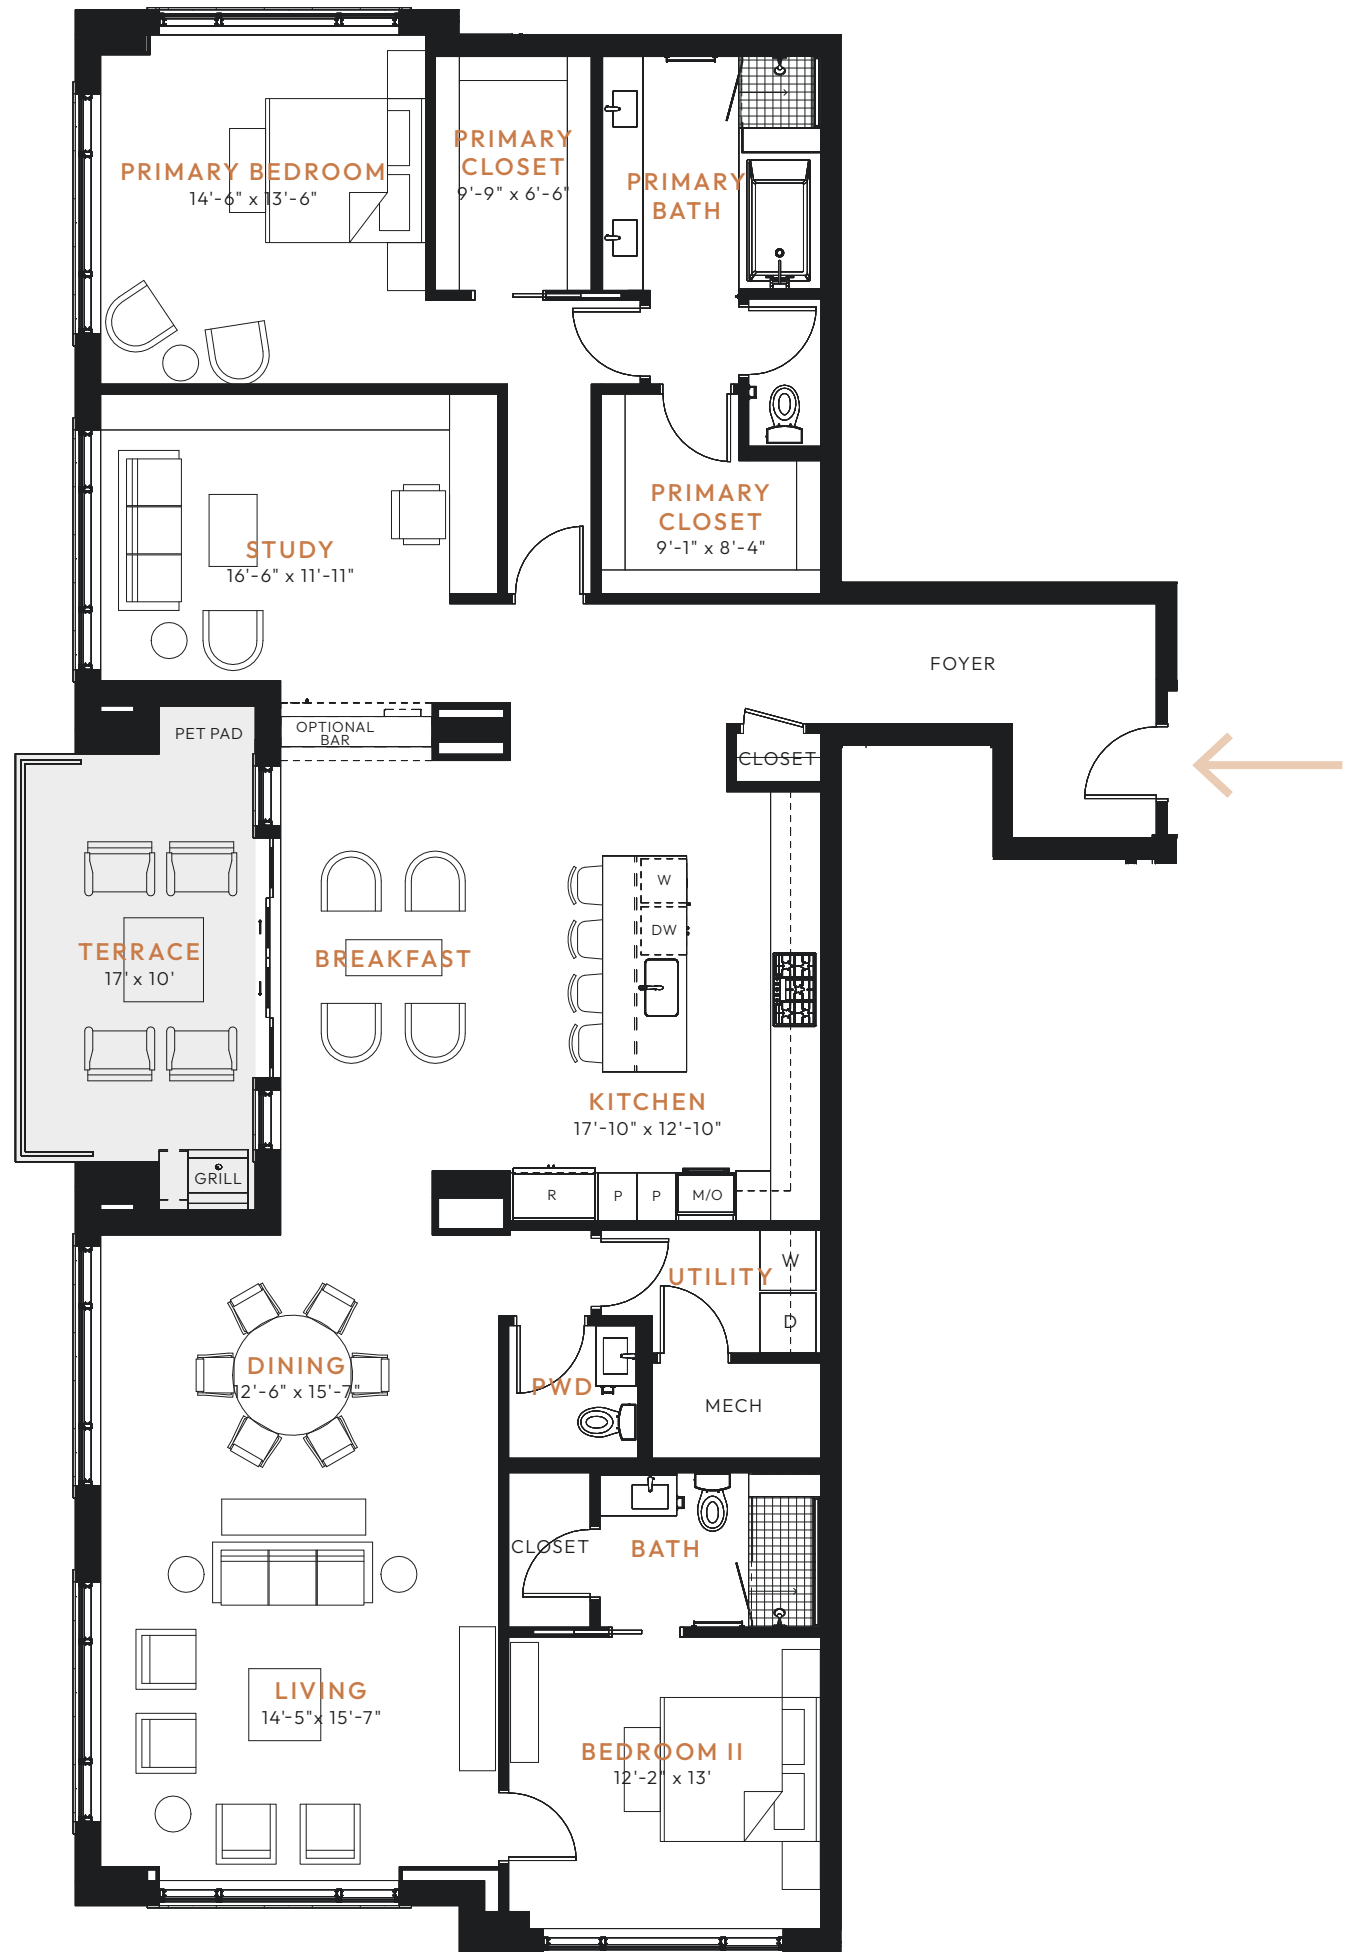

AZALEA¹ RESIDENCE LEVELS 3-6

2 BED | 2.5 BATH | STUDY | PRIVATE TERRACE

LexingtonHouston.com | 713.600.5060

308

408

508

608

2,468 INDOOR SF | 186 TERRACE SF
TOTAL SF: 2,654