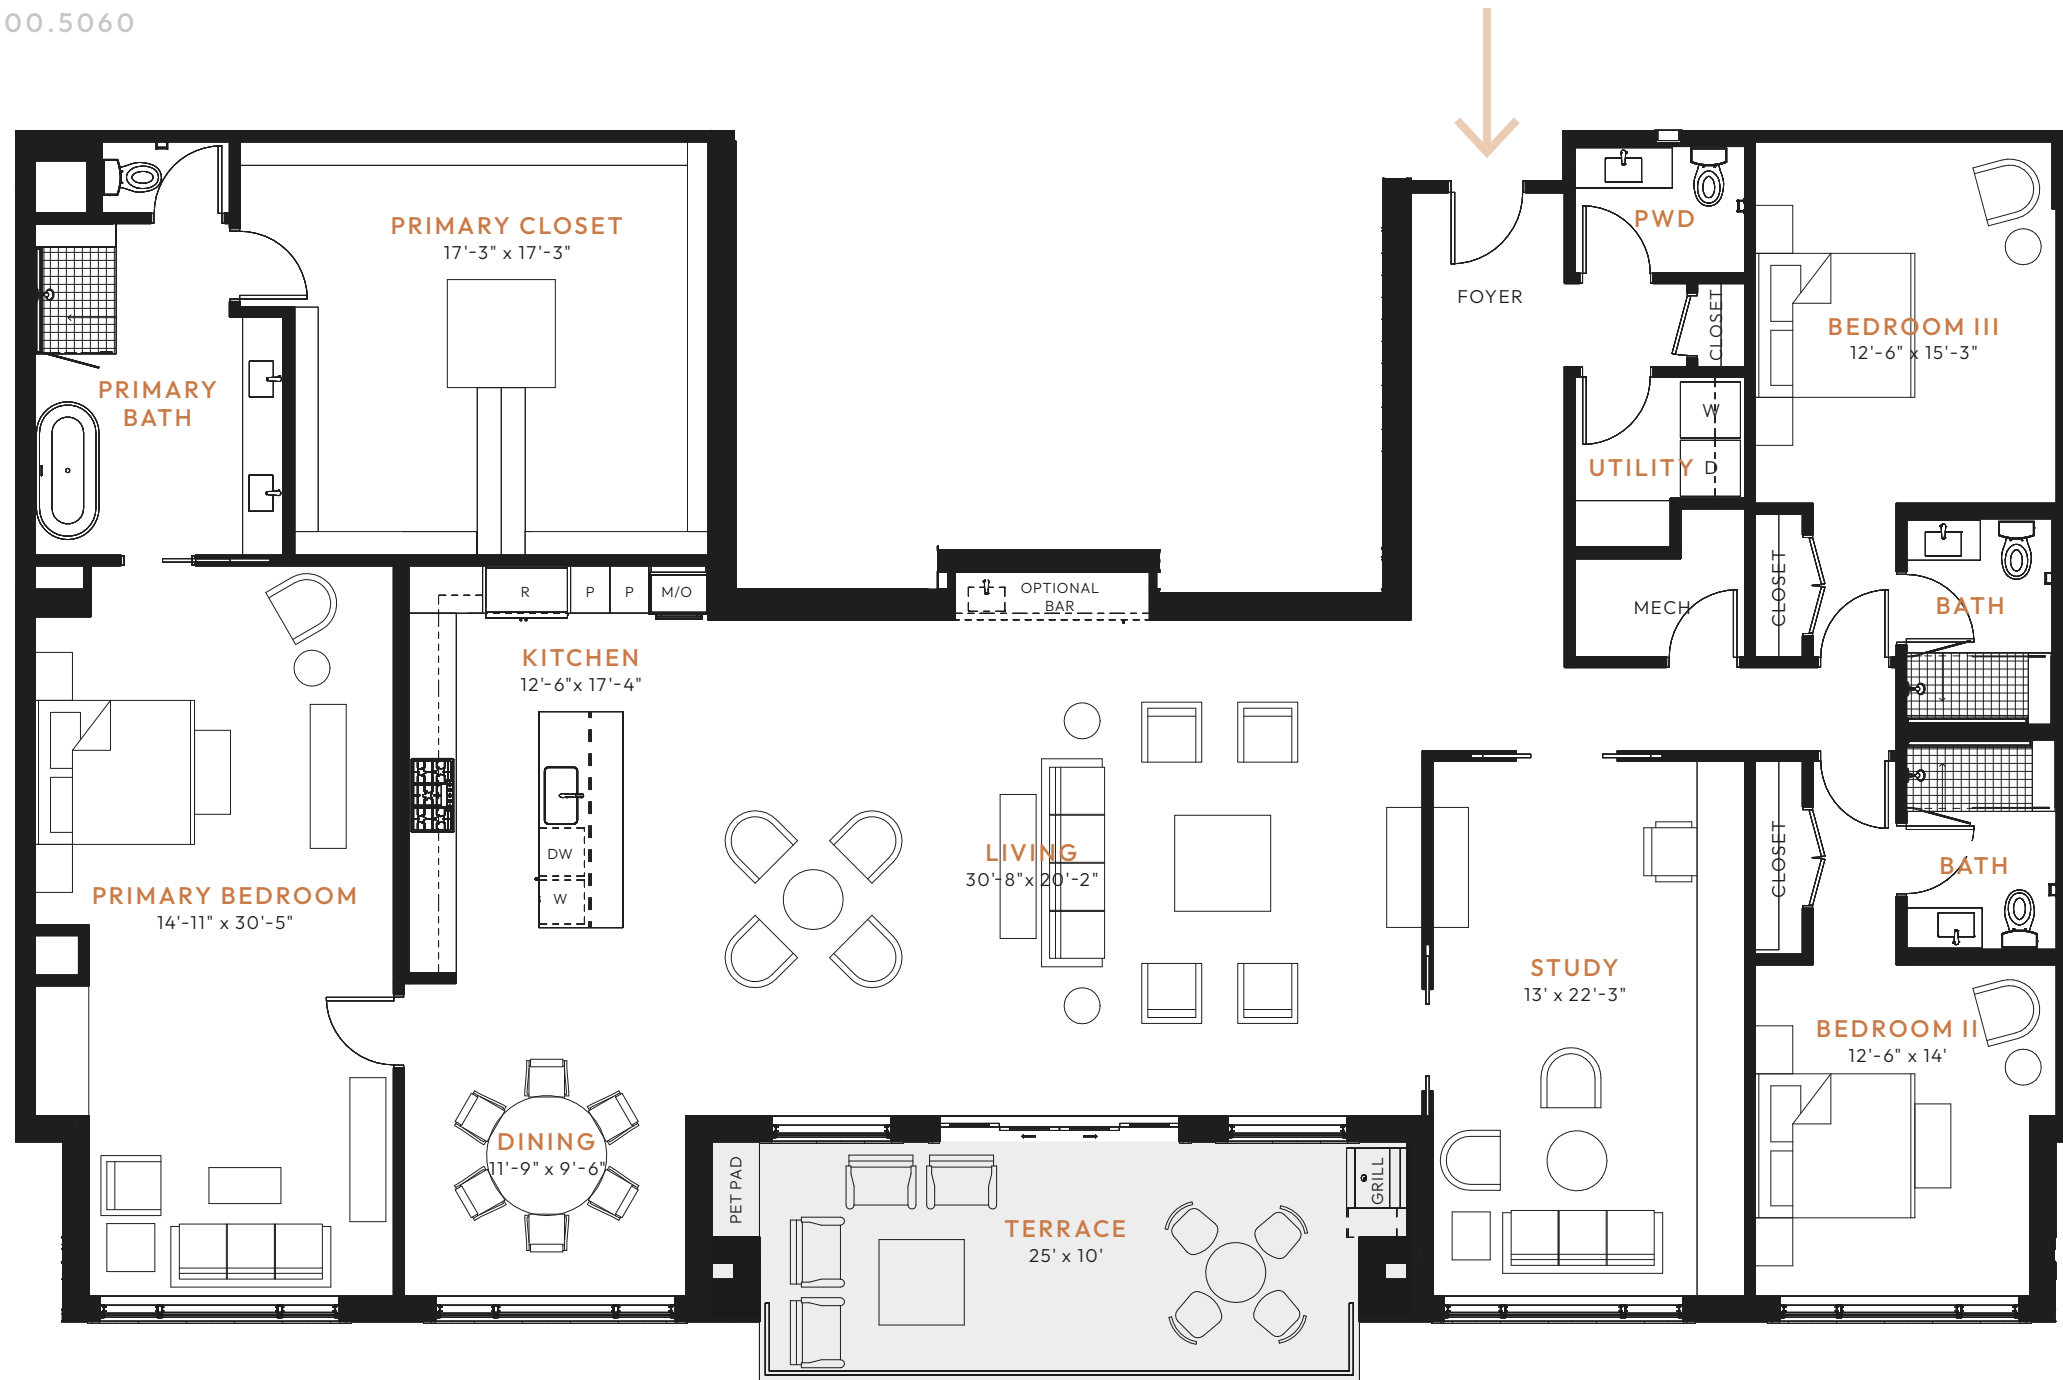

# HIGHLAND RESIDENCE LEVEL 7

3 BED | 3.5 BATH | STUDY | PRIVATE TERRACE

LexingtonHouston.com | 713.600.5060

# 703

3,510 INDOOR SF | 266 TERRACE SF  
TOTAL SF: 3,776