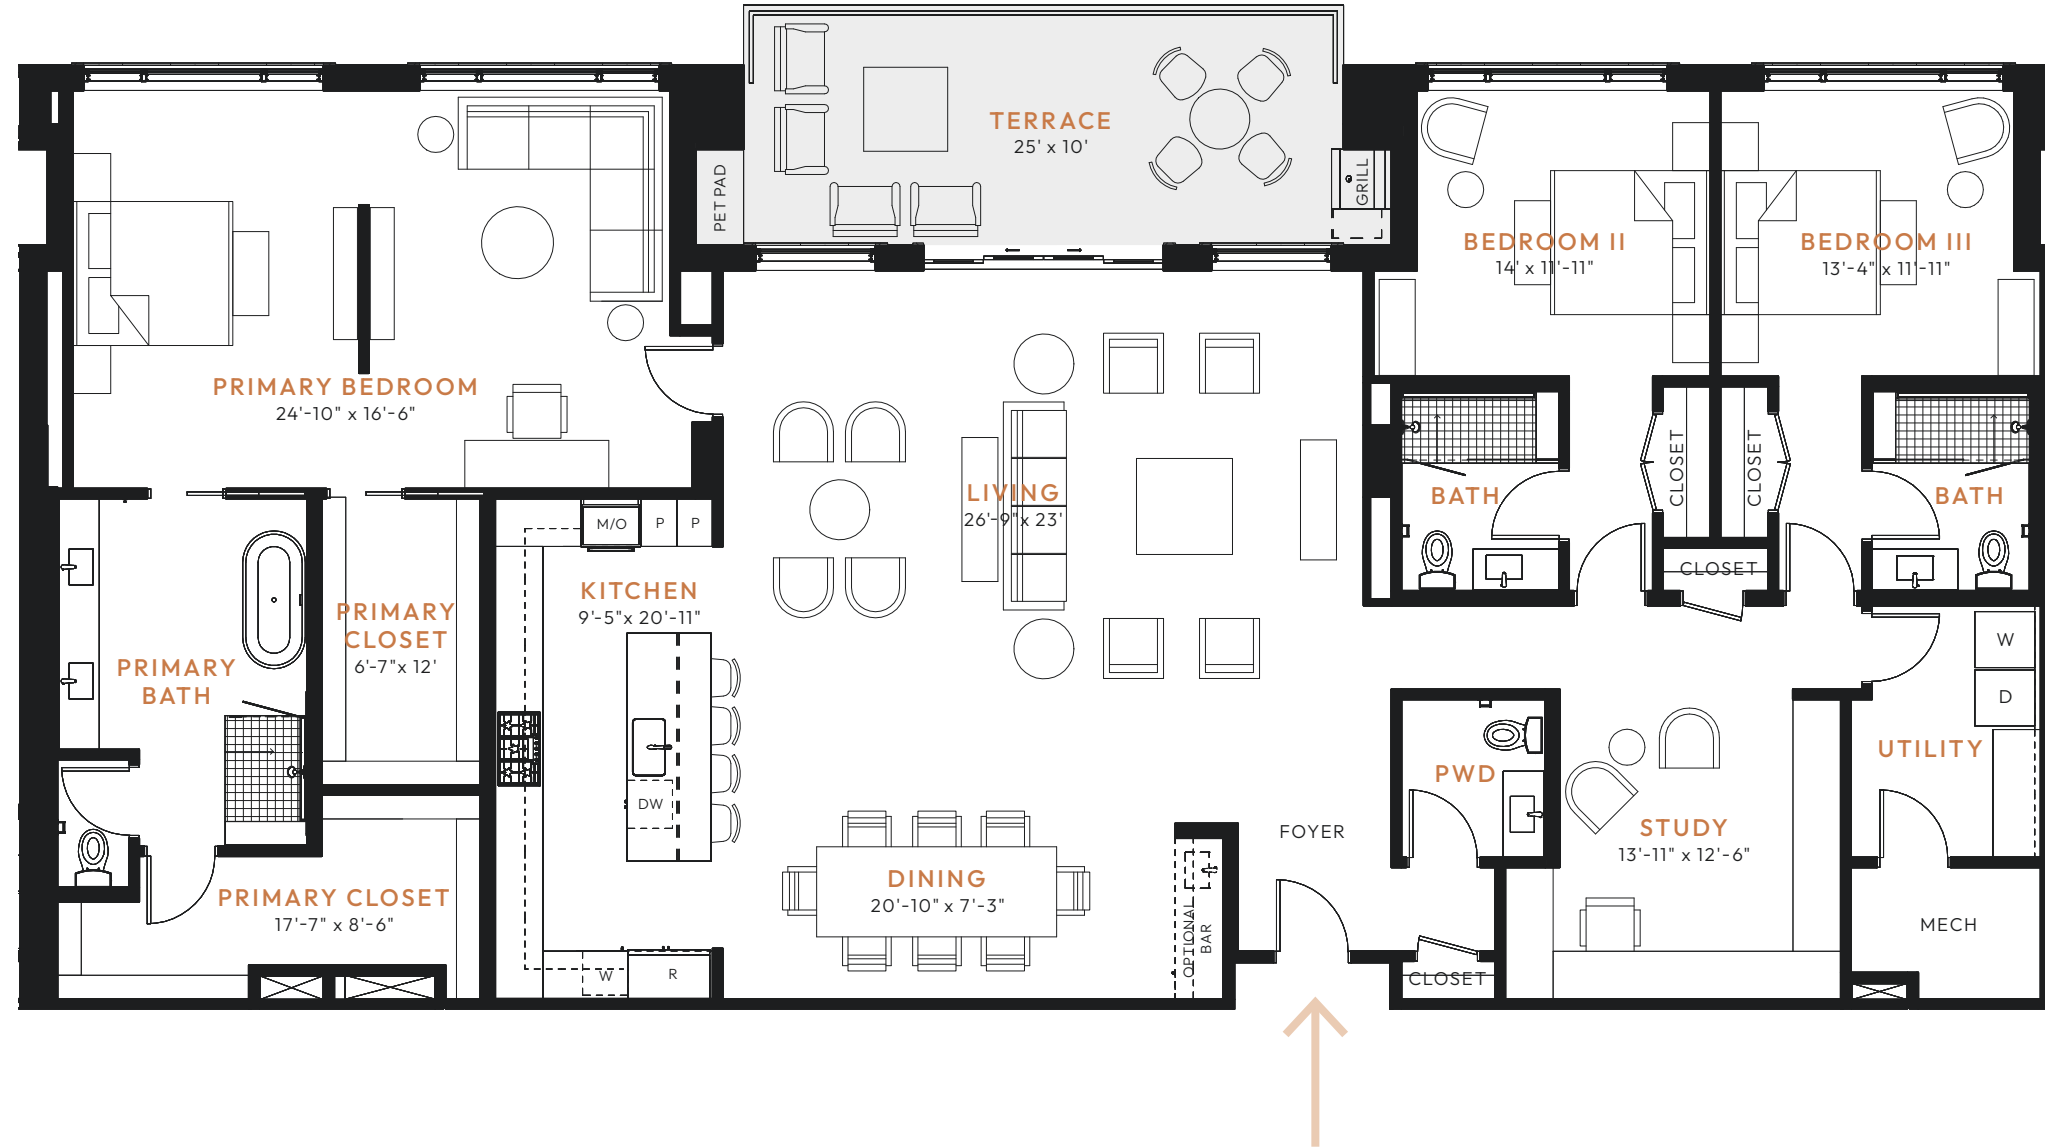

KESSLER RESIDENCE LEVEL 7

3 BED | 3.5 BATH | STUDY | PRIVATE TERRACE

LexingtonHouston.com | 713.600.5060

704

3,098 INDOOR SF | 266 TERRACE SF
TOTAL SF: 3,364