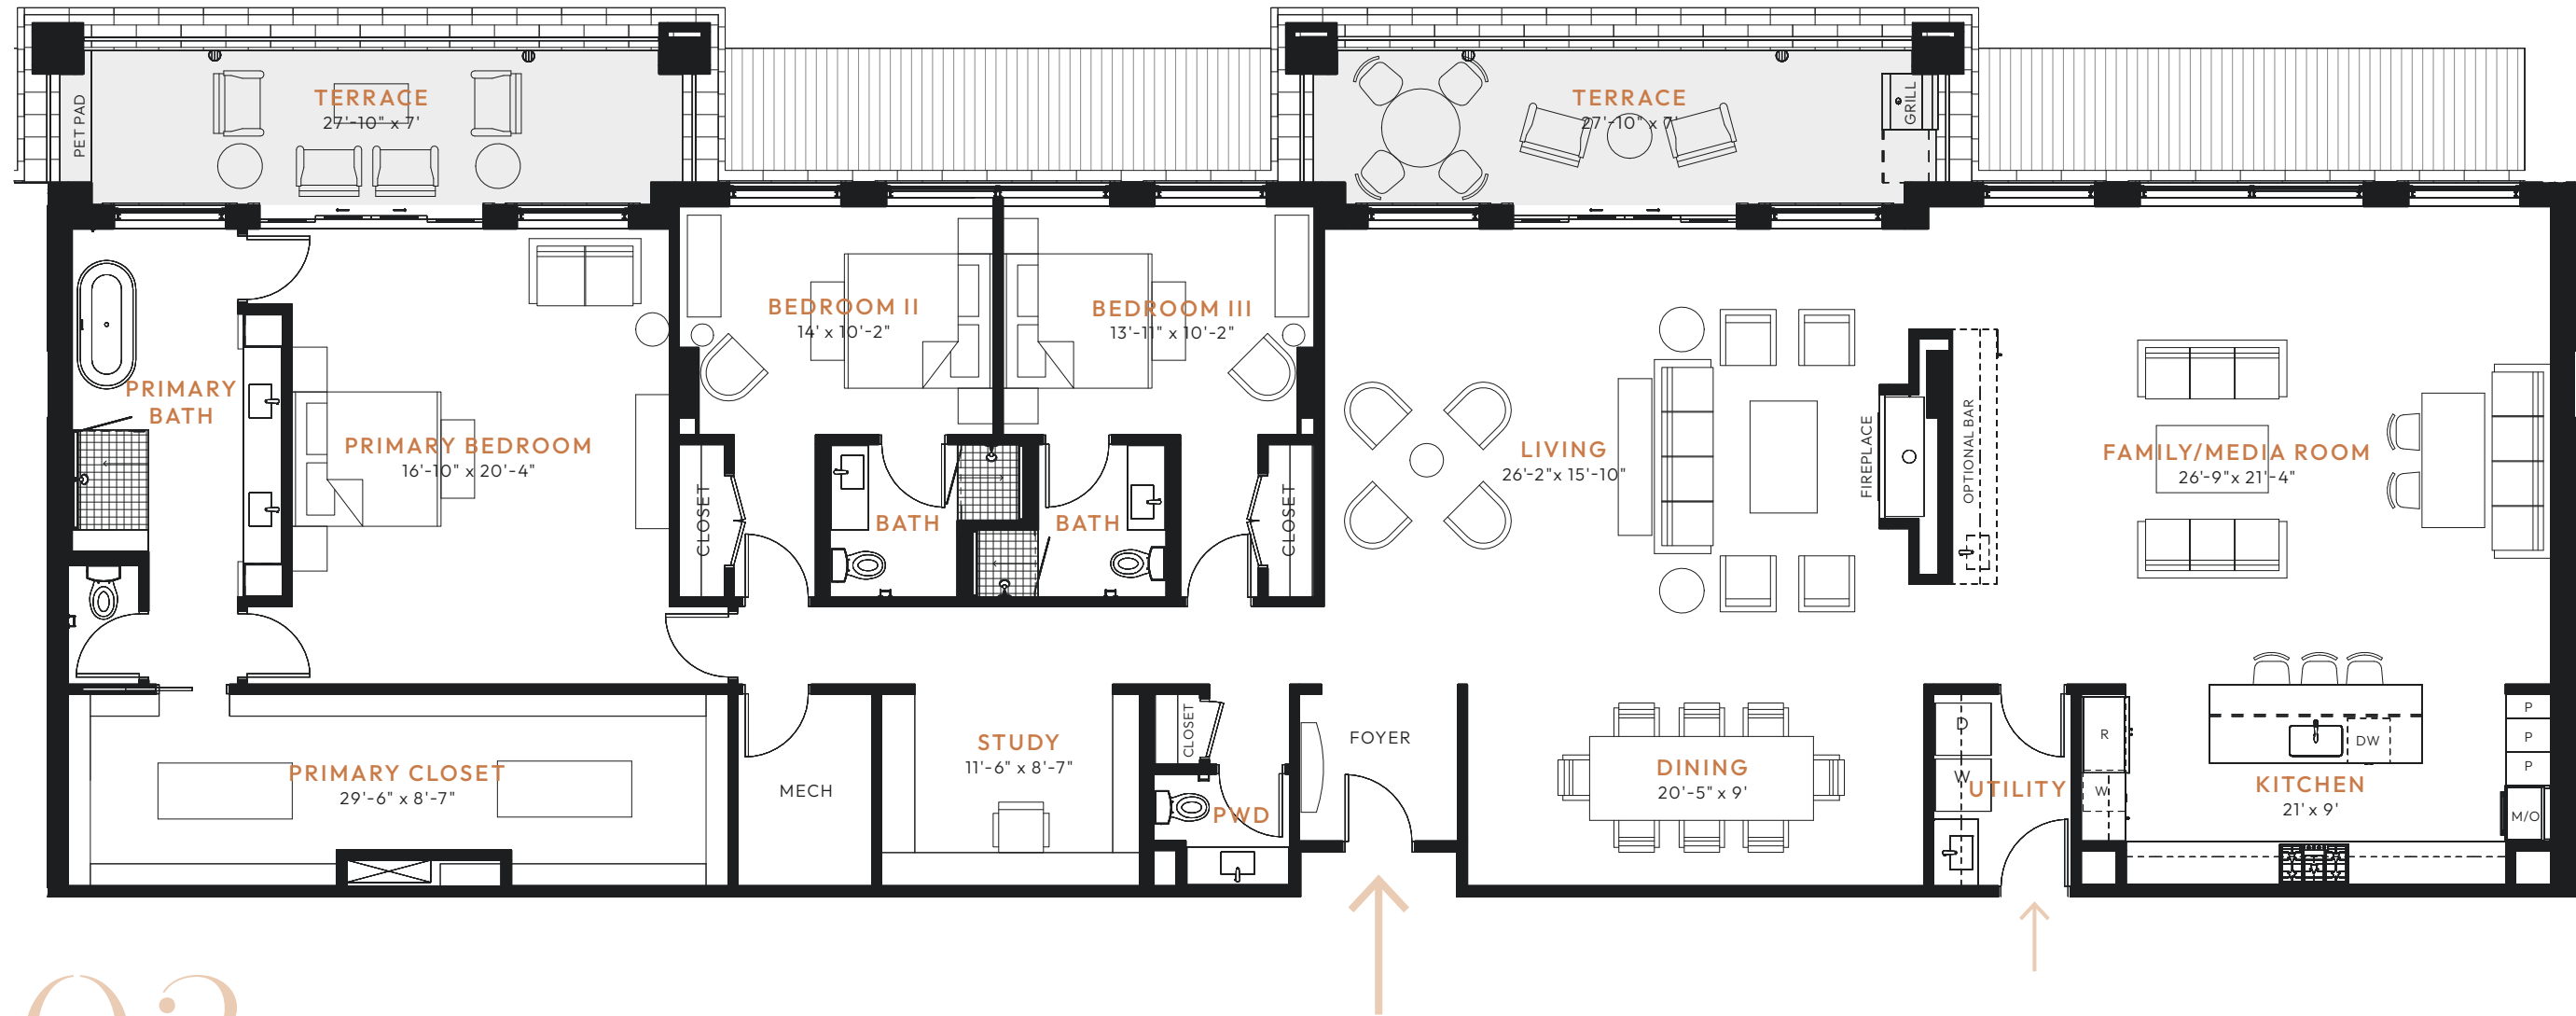

PENTHOUSE TWO LEVEL 8

3 BED | 3.5 BATH | FAMILY/MEDIA | STUDY | PRIVATE TERRACE

LexingtonHouston.com | 713.600.5060

802

3,504 INDOOR SF | 515 TERRACE SF
TOTAL SF: 4,019