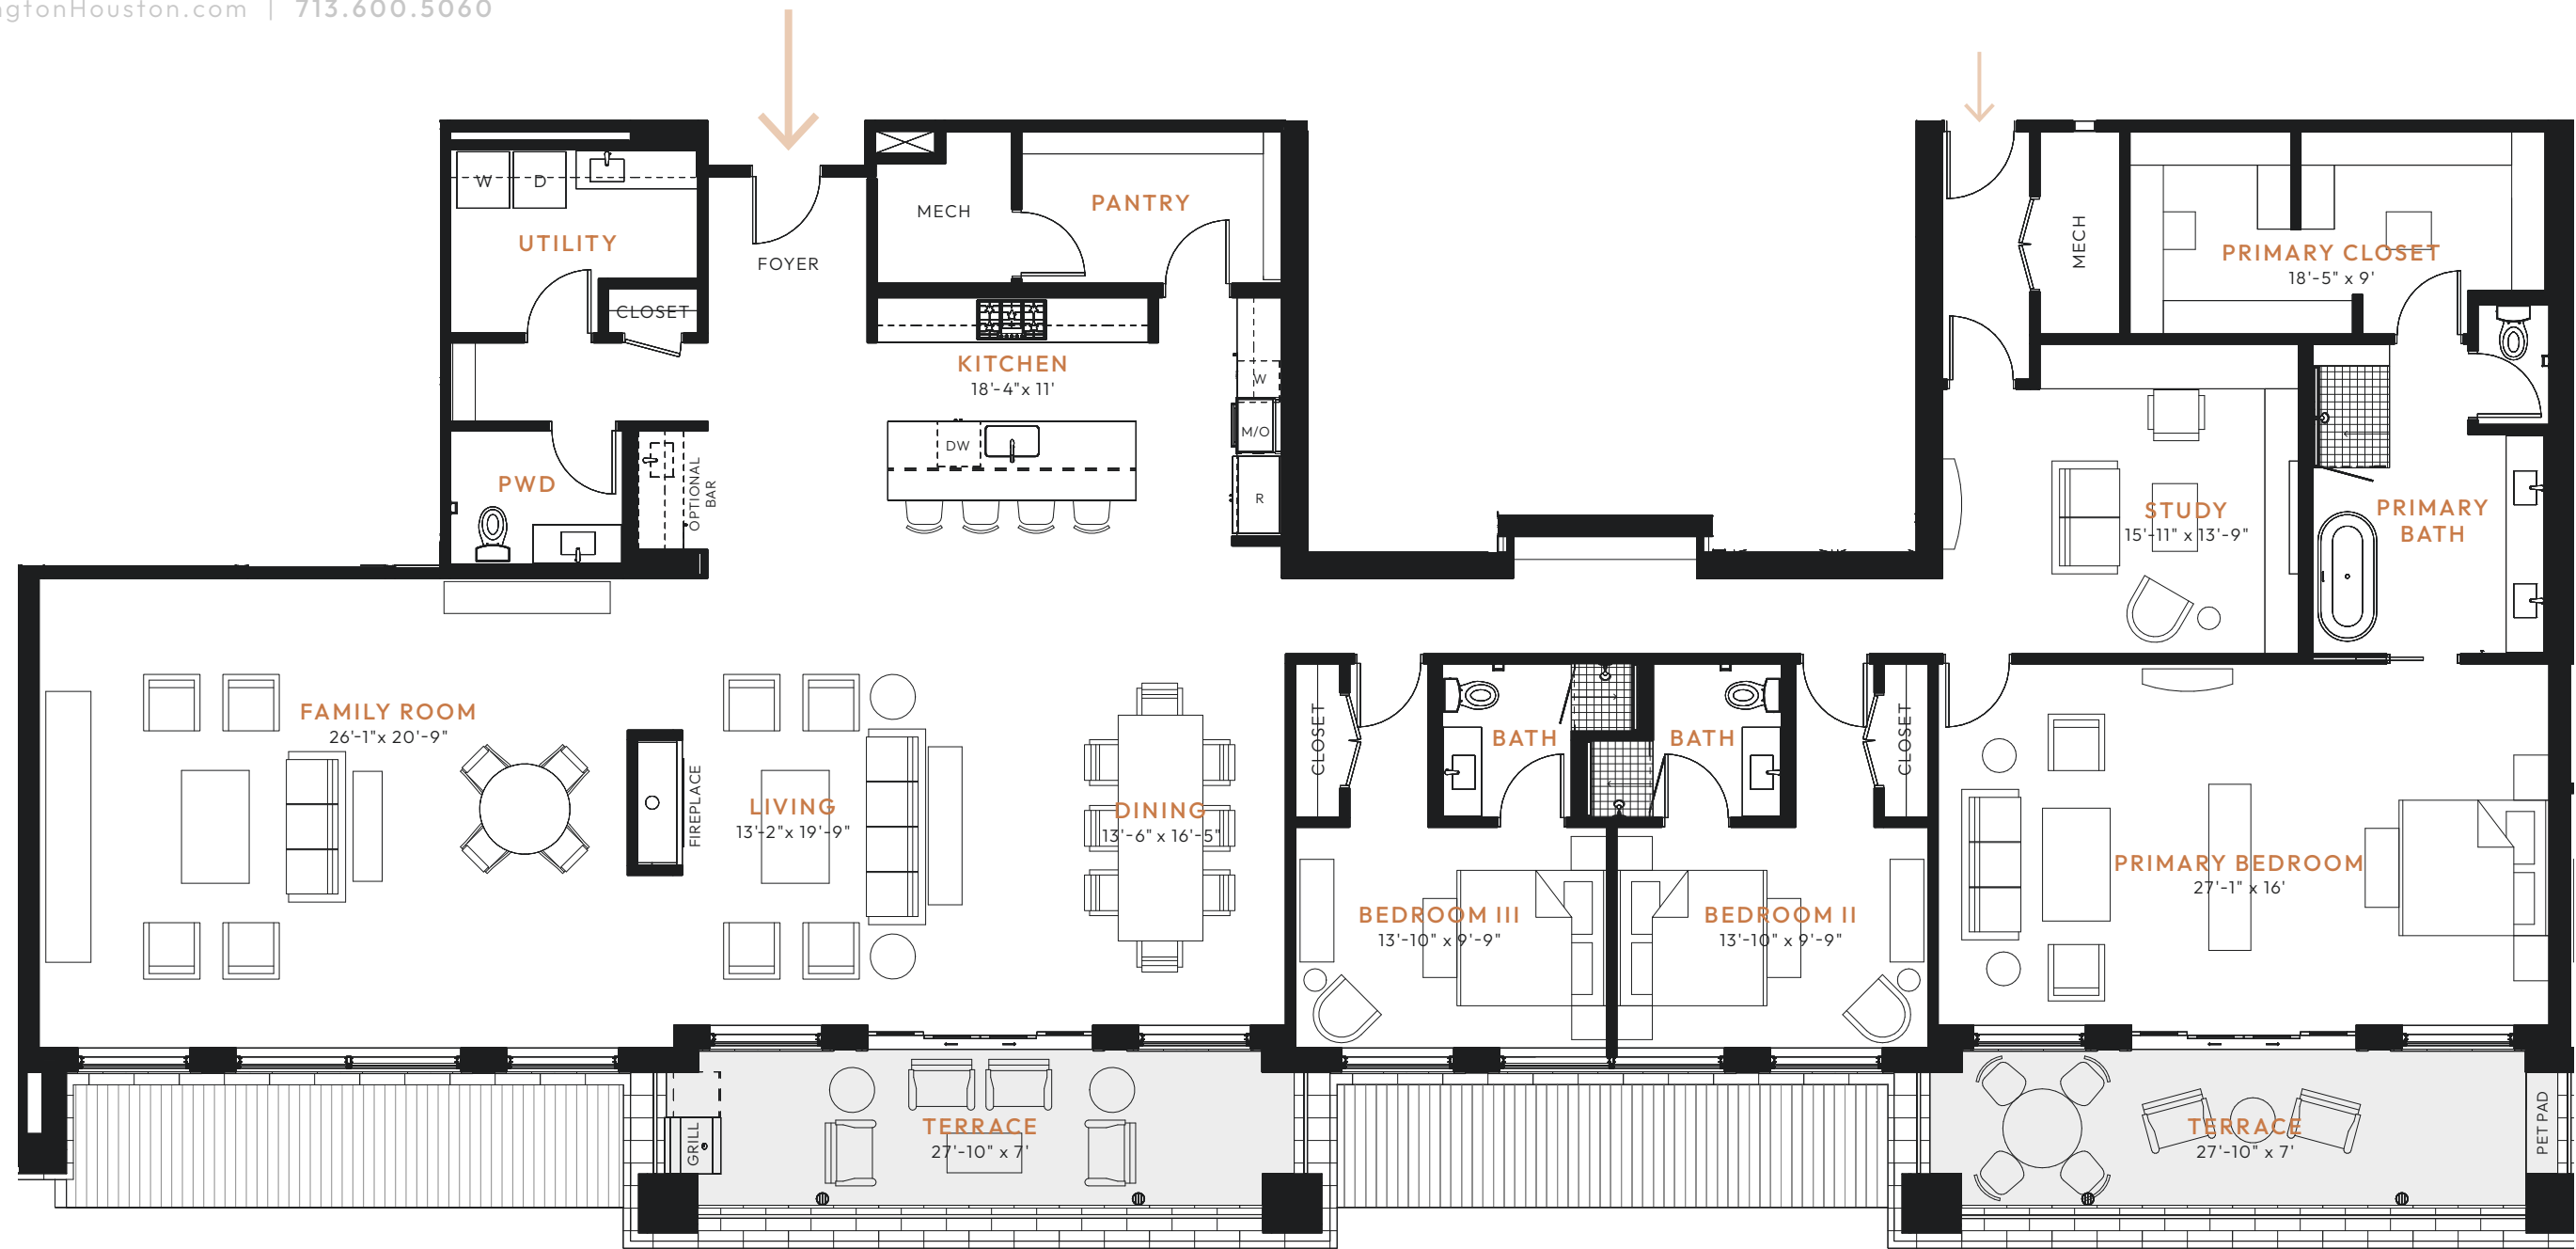

PENTHOUSE THREE LEVEL 8

3 BED | 3.5 BATH | STUDY | PRIVATE TERRACE

LexingtonHouston.com | 713.600.5060

803

3,806 INDOOR SF | 515 TERRACE SF
TOTAL SF: 4,321