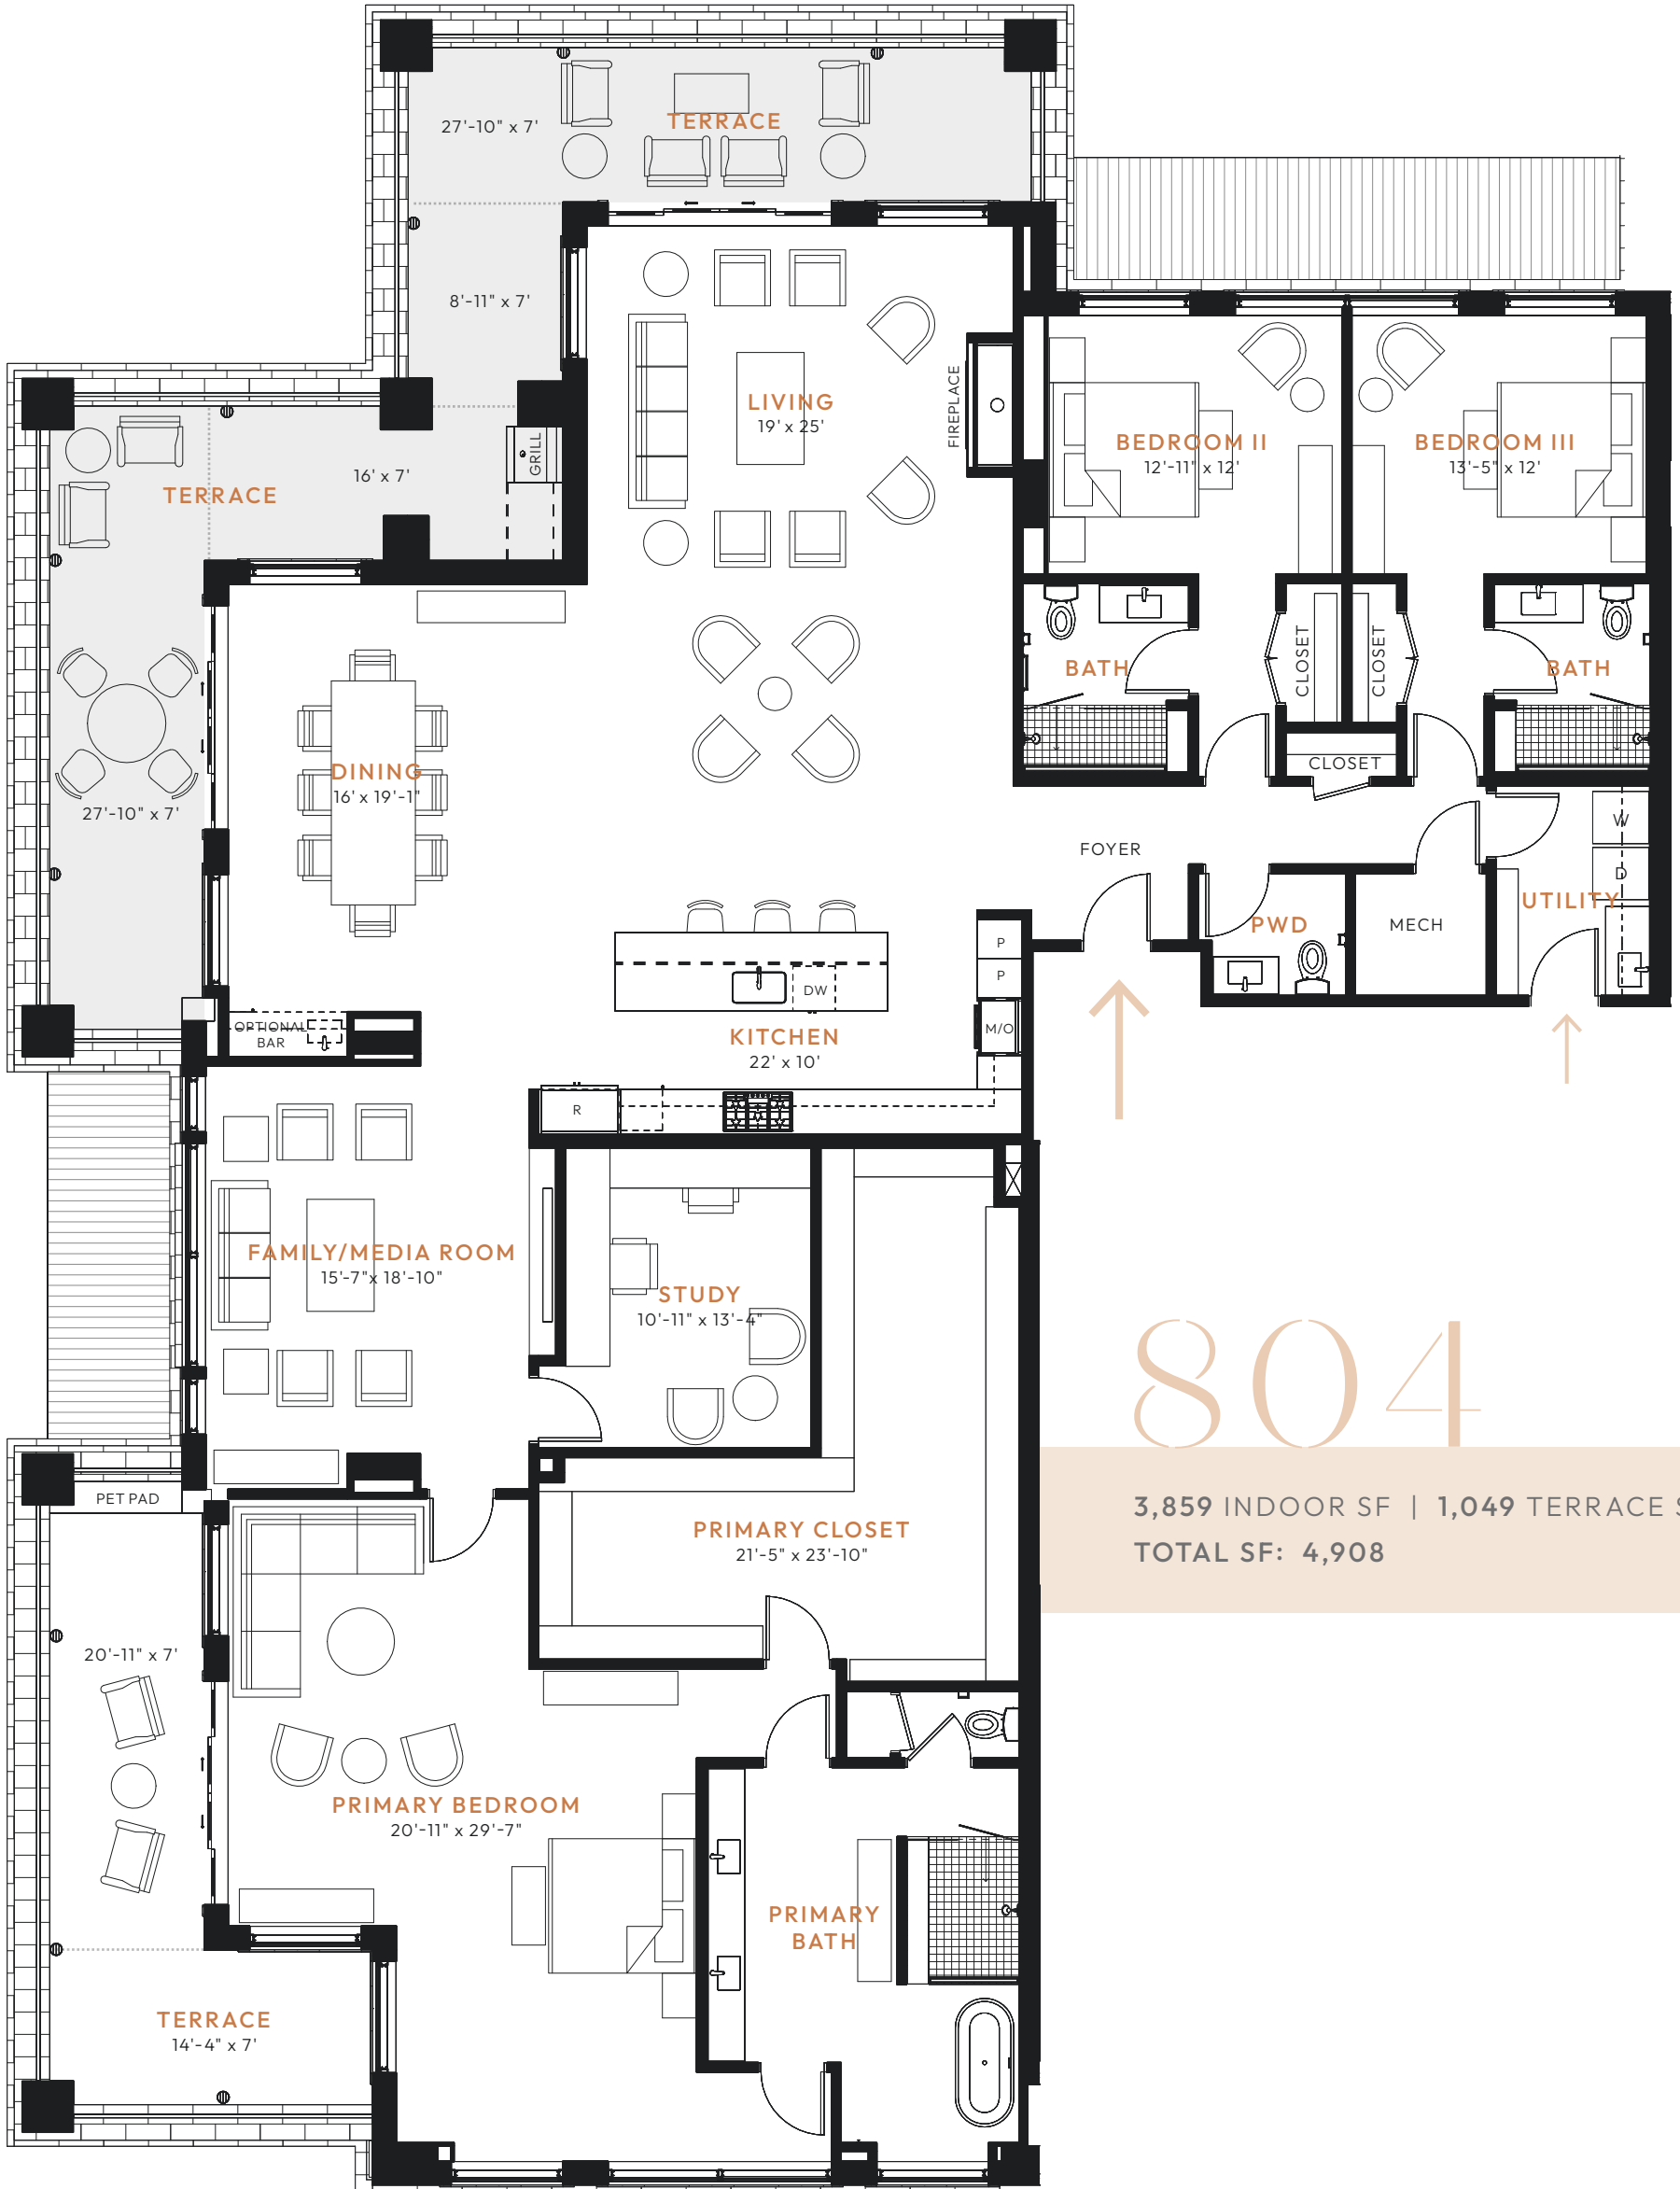

# PENTHOUSE FOUR LEVEL 8

3 BED | 3.5 BATH | FAMILY/MEDIA | STUDY | PRIVATE TERRACE

LexingtonHouston.com | 713.600.5060

# 804

3,859 INDOOR SF | 1,049 TERRACE SF  
TOTAL SF: 4,908